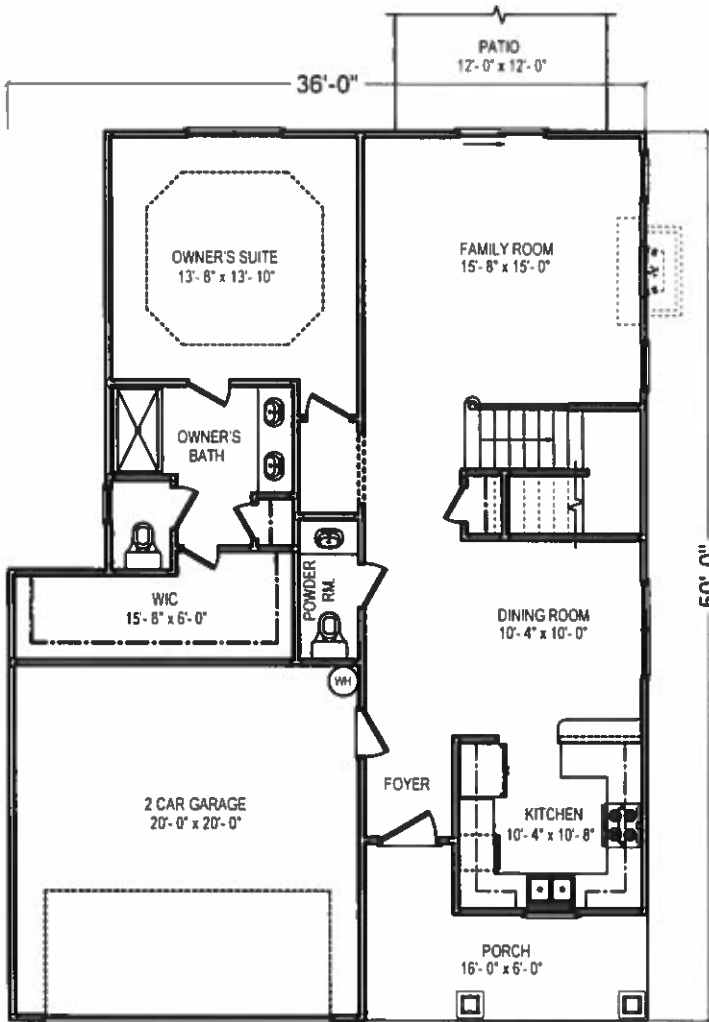

Elevation "B"

The Hampton  
2377 SQ. FT.

All prices, features and options are subject to change without notice.  
All square footages and dimensions are approximate and vary per individual home.

REV. September 28, 2021  
Copyright, © 2004 By Pyramid Homes, Inc.  
All Rights Reserved