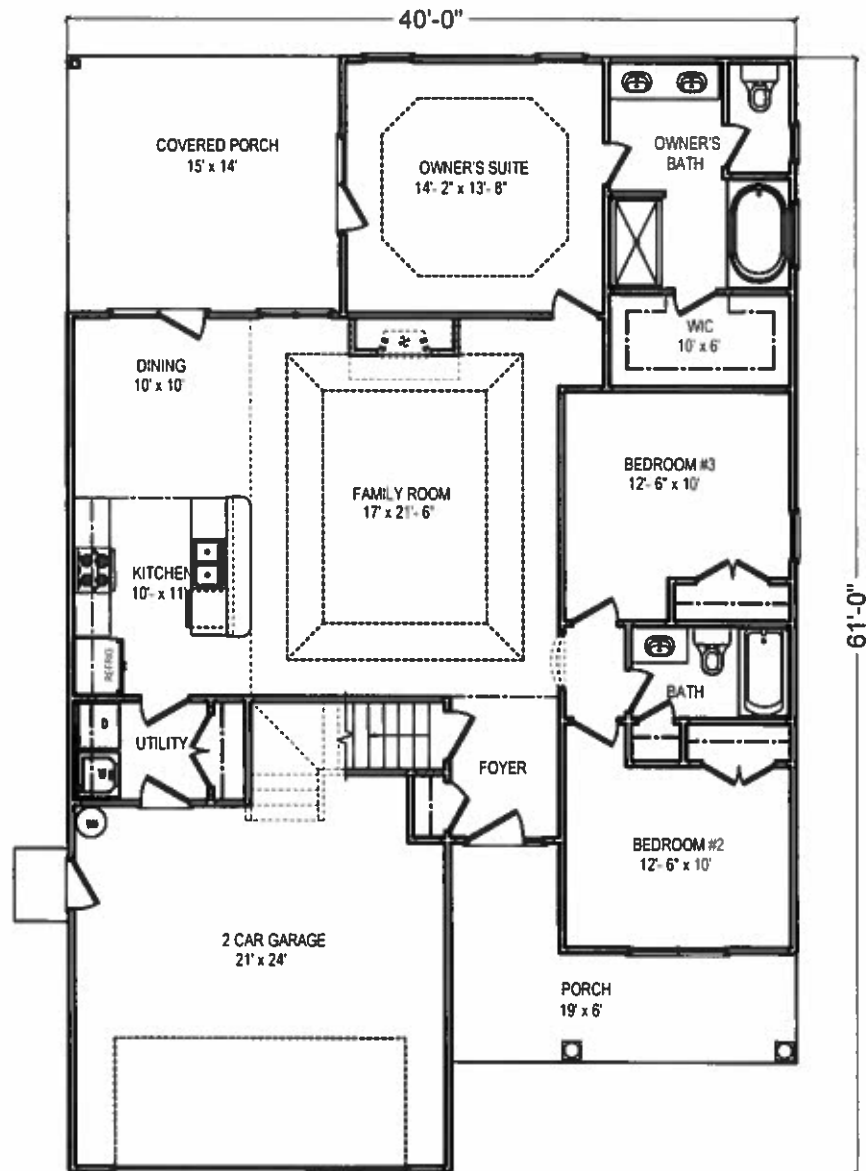

The HENDERSON
1500 SQ. FT.