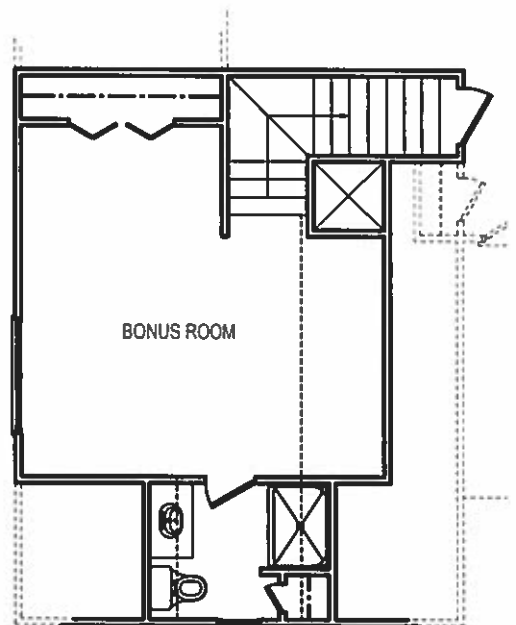

The HENDERSON
1542 SQ. FT.

All prices, features and options are subject to change without notice.
All square footages and dimensions are approximate and vary per individual home.

REV September 20, 2021
Copyright © 2021 By Pyramid Homes, Inc.
All Rights Reserved

NOTE:
ALL BONUS ROOM SQ. FT. ARE APPROXIMATE AND
MAY VARY DO TO SITE CONDITIONS

OPTION "A" BONUS ROOM
292 SQ. FT. BONUS ROOM

OPTION "B" BONUS w/ DORMER
396 SQ. FT. BONUS ROOM

OPTION "C" BONUS w/ BATH
370 SQ. FT. BONUS ROOM

Bonus Room Options

The HENDERSON
1542 SQ FT

All prices, features and options are subject to change without notice.
All square footages and dimensions are approximate and vary per individual home.

REV September 20, 2021
Copyright © 2005 By Pyramid Homes, Inc.
All Rights Reserved