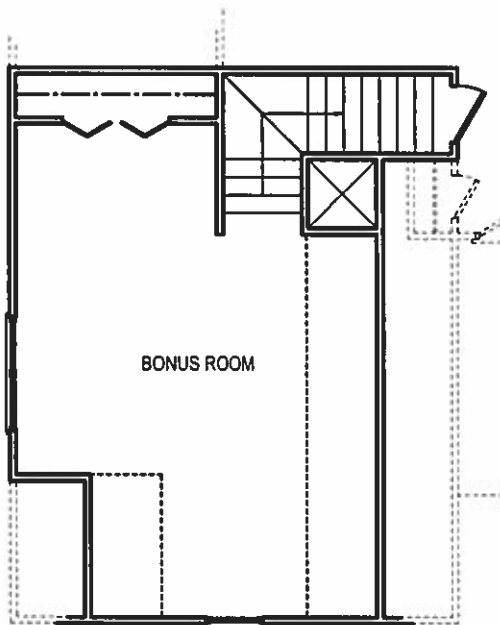

The HENDERSON
1542 SQ. FT.

All prices, features and options are subject to change without notice.
All square footages and dimensions are approximate and vary per individual home.

REV September 20, 2021
Copyright © 2021 By Pyramid Homes, Inc.
All Rights Reserved

NOTE:
ALL BONUS ROOM SQ. FT. ARE APPROXIMATE AND
MAY VARY DO TO SITE CONDITIONS

OPTION "A" BONUS ROOM
292 SQ. FT. BONUS ROOM

OPTION "B" BONUS w/ DORMER
396 SQ. FT. BONUS ROOM

OPTION "C" BONUS w/ BATH
370 SQ. FT. BONUS ROOM

Bonus Room Options

The HENDERSON
1542 SQ FT

All prices, features and options are subject to change without notice.
All square footages and dimensions are approximate and vary per individual home.

REV September 20, 2021
Copyright © 2005 By Pyramid Homes, Inc.
All Rights Reserved