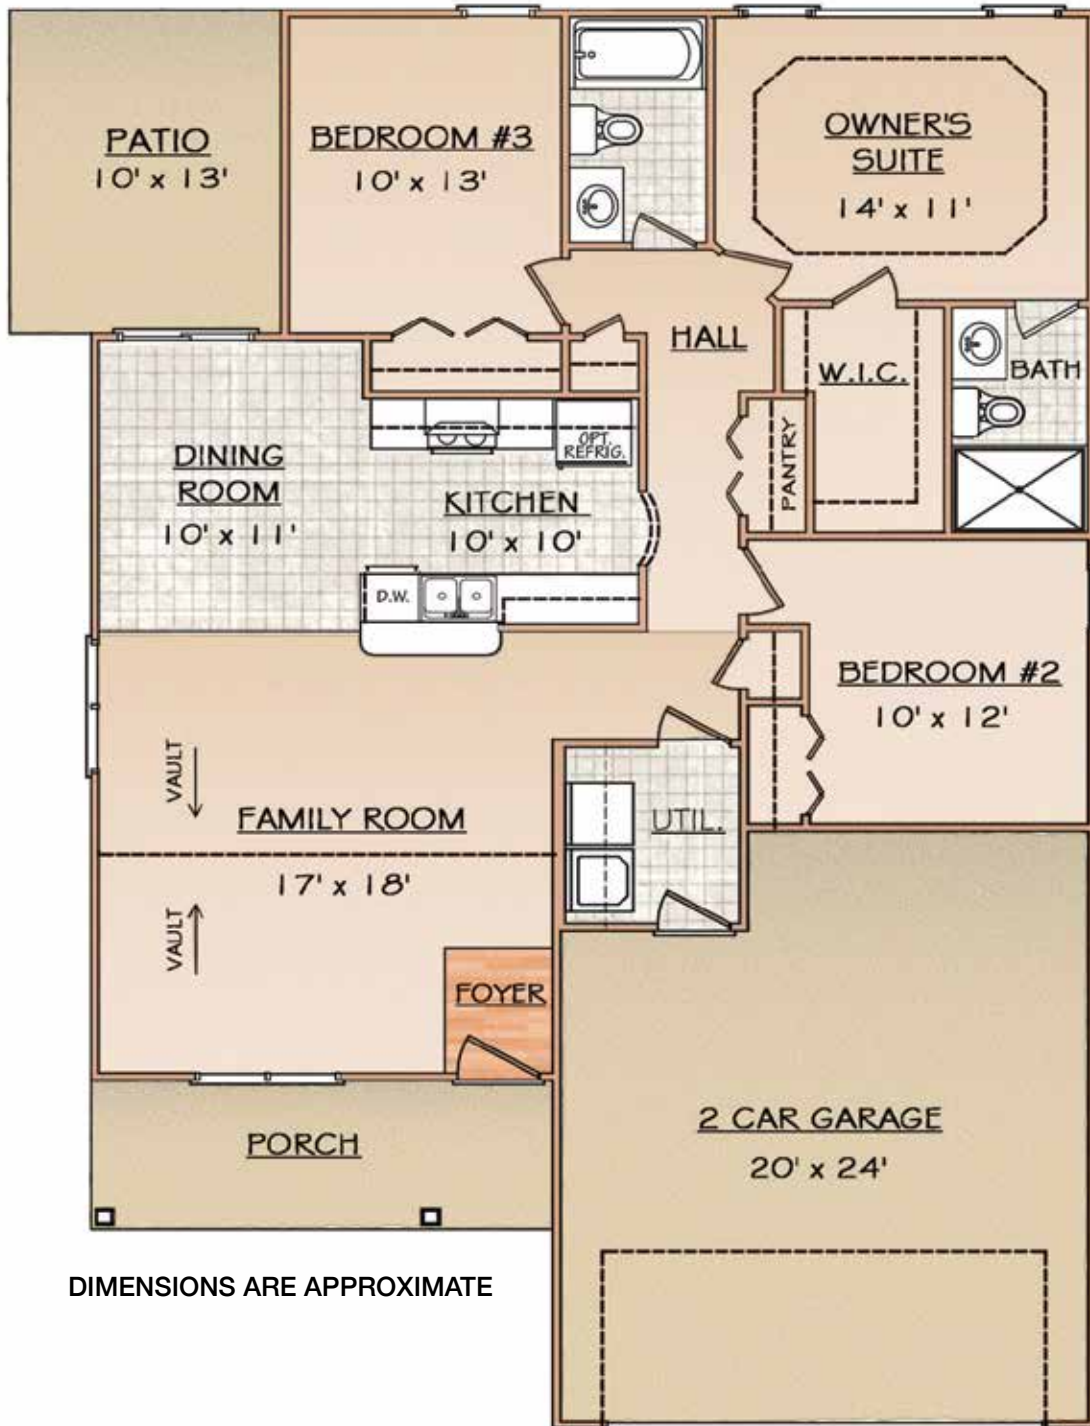

## THE YELLOWFIN

---

3 BEDROOMS, 2 BATHS  
2 CAR GARAGE  
1330 HEATED SQ. FT.  
37'W X 57'D

---

[www.buildpyramid.com](http://www.buildpyramid.com)

## FEATURES:

- Covered Front Porch
- Back Grilling Patio
- Owner's Suite with Walk in Closet & Trey Ceiling
- Open Kitchen with Breakfast Bar
- Utility / Laundry Room
- Brushed Nickel Hardware and Lighting Fixtures
- Hardwoods in Foyer
- Vault Ceiling in Family Room
- Dining Room

# THE YELLOWFIN

DIMENSIONS ARE APPROXIMATE

[www.buildpyramid.com](http://www.buildpyramid.com)