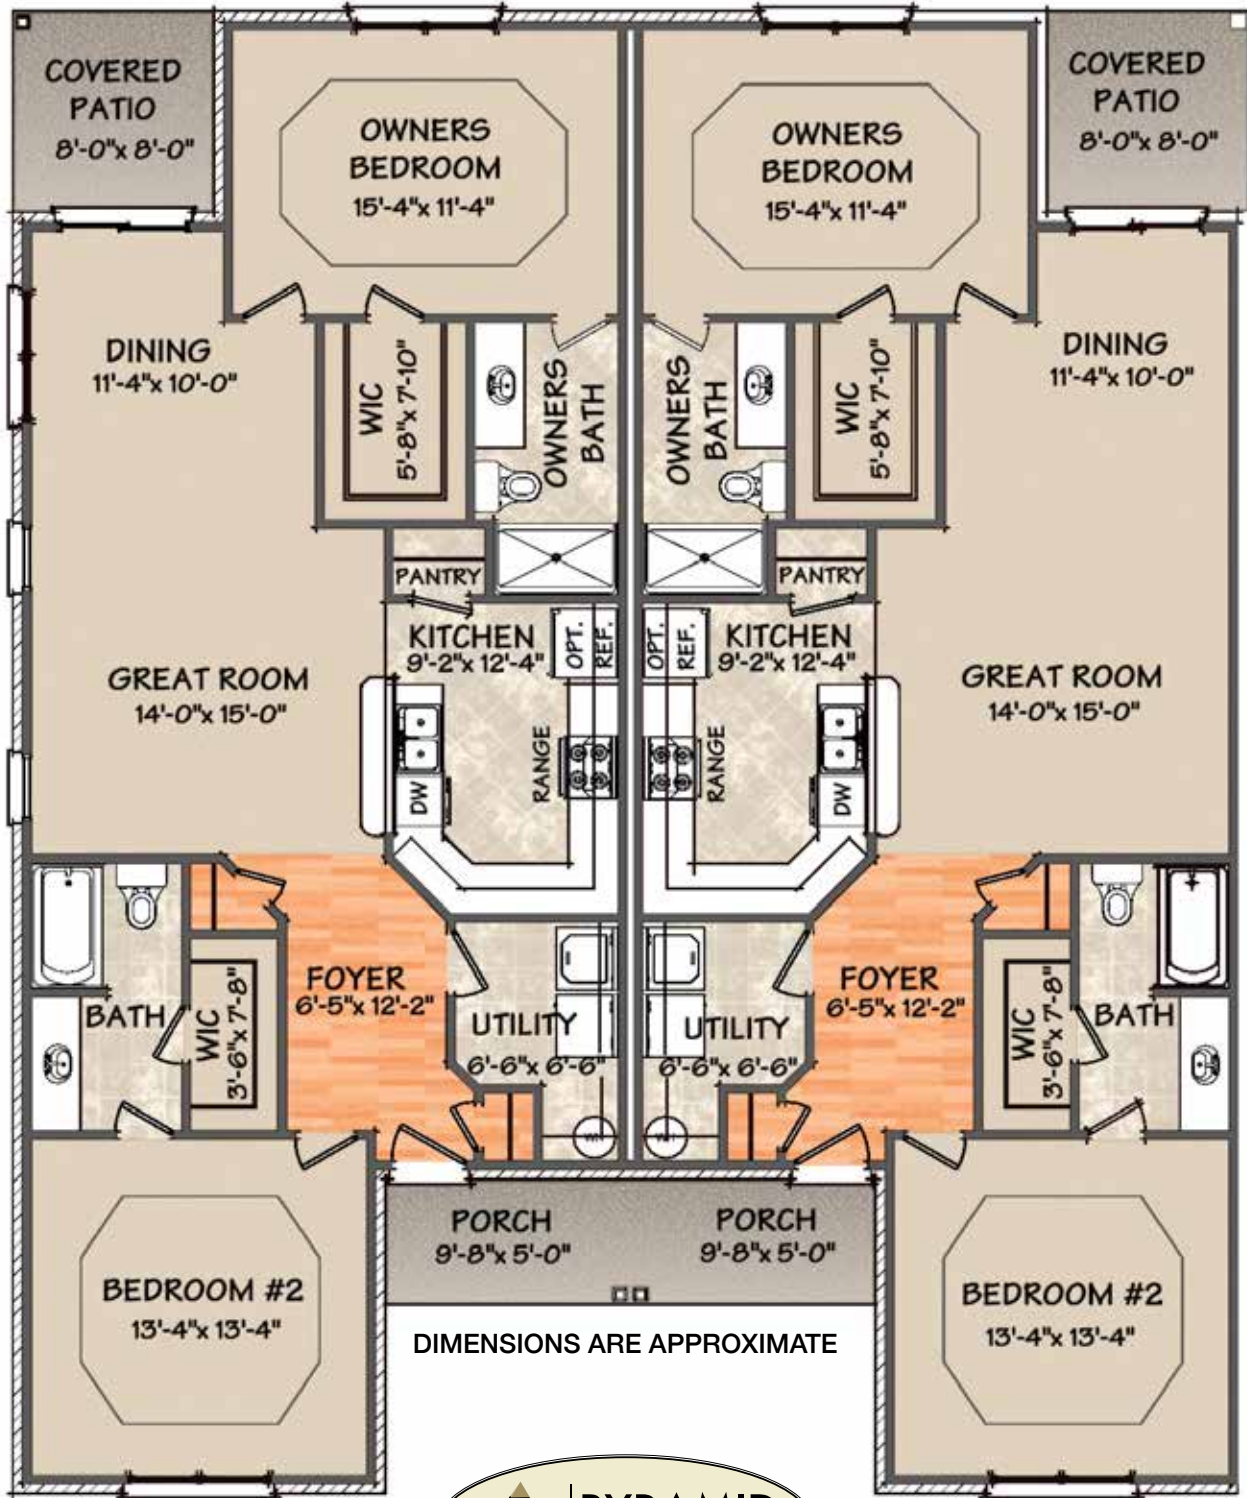

THE BRIDGEPORT

2 BEDROOMS, 2 BATHS
1215 HEATED SQ. FT.

www.buildpyramid.com

FEATURES:

- Brick exterior with vinyl shake accents
- Brushed nickel hardware & lighting fixtures
- Hardwood floors in foyer
- Covered rear patio
- Kitchen with breakfast bar, smooth top range and built in microwave
- Crown molding
- Attic storage
- Trey ceiling designs in both bedrooms
- Walk in closets in both bedrooms
- Utility / Laundry room
- Beautiful landscape package with irrigation. Yard maintenance included with HOA dues

THE BRIDGEPORT

DIMENSIONS ARE APPROXIMATE

www.buildpyramid.com